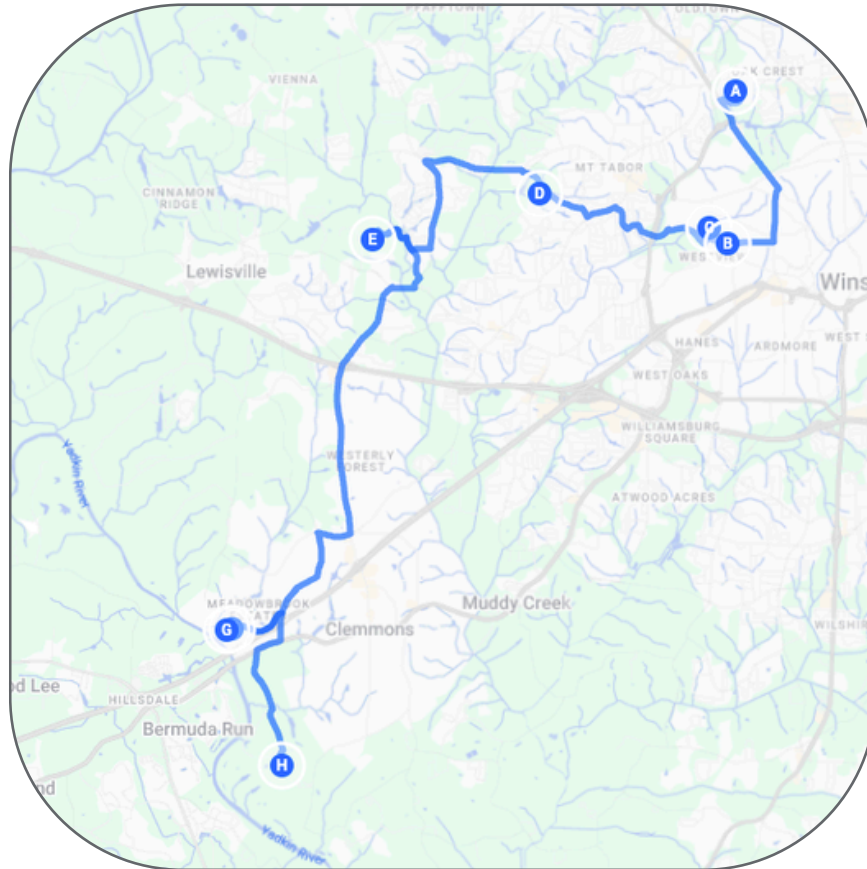

## CURATED TOUR ROUTE

While we've listed the homes in a set order for reference, feel free to start at any location and create your own route! Please be mindful of driveways and respectful of the neighbors.

**Public restrooms are not available at any homes on Tour.**

## TOUR STOPS

- A. **231 Harmon Court** | *Mid-Century Modern at Woodberry Forest*
- B. **2645 Forest Drive** | *Forest View at Buena Vista*
- C. **2601 Club Park Road** | *Club Park Manor at Buena Vista*
- D. **3814 Pinewood Lake Drive** | *Refined Estate at Lake Forest*
- E. **1341 Maple Chase Lane** | *Maple Chase Villa at Brookberry Farm*
- F. **7955 Valley View Drive** | *Pavilion at Fair Oaks*
- G. **3973 Valley View Drive** | *Valley View Retreat at Fair Oaks*
- H. **100 Clubhouse Circle** | *Please join us at the brand-new 19<sup>th</sup> Hole at Tanglewood Park Clubhouse starting at 3:30 PM to celebrate our 20th Anniversary!*

SCAN FOR GOOGLE MAPS

Please follow all local parking ordinances.